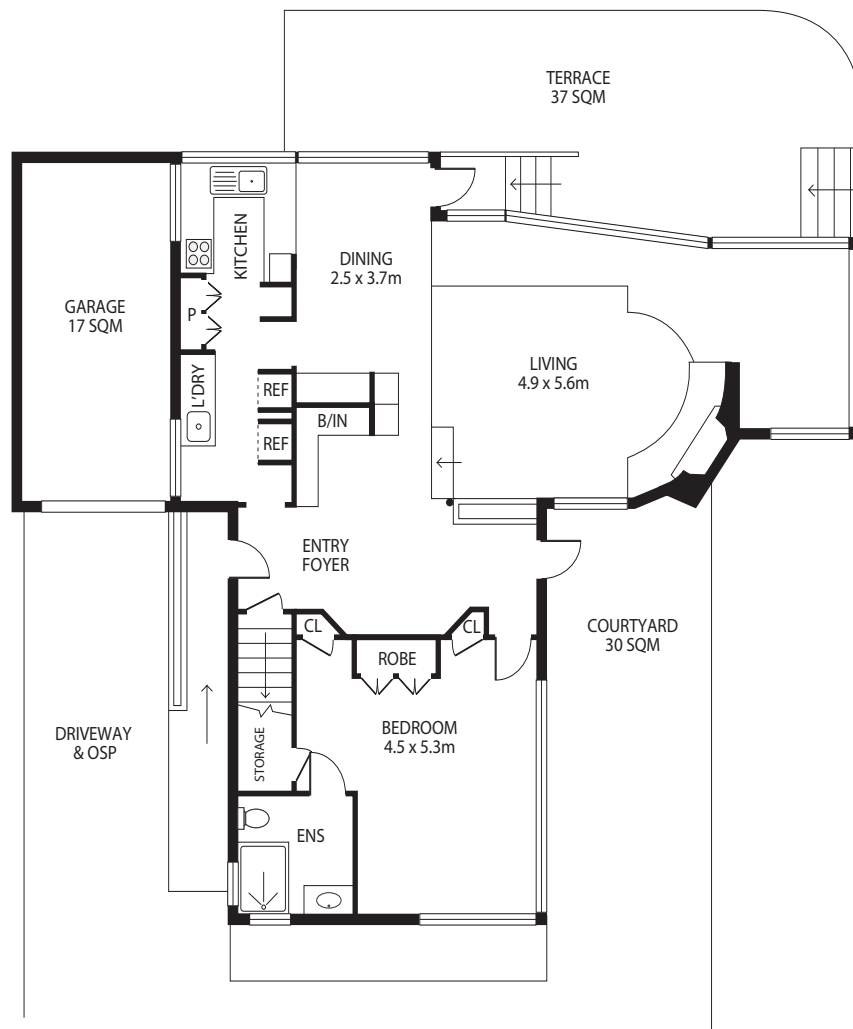

FIRST FLOOR

GROUND FLOOR

3 Ambleside LINDISFARNE

Total House Area : 156 sqm
Total Land Size : 1187 sqm

This drawing is for illustration purposes only. Sizes are approximate.